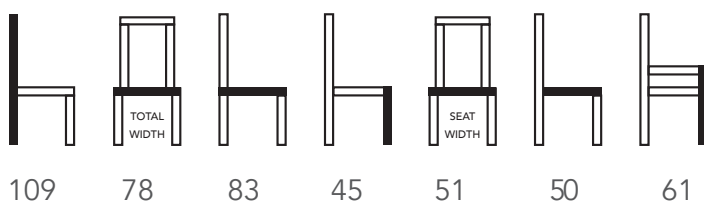

ZIDANE

Technical information

Extra images

MATEN / MEASUREMENTS

EXTRA INFO

MATERIALS

Frame	Metal frame
Zitting / Seat	30mm HR3532 + 55mm pocket springs + nosag
Rug / Back	40mm VP2520 + 20mm VP2542

PACKING

Package	KARTON
Nr. of pcs	1
Size of package	HxWxD: 122x75x90 CM
Weight model	26,5 KG
Weight package	28,4 KG